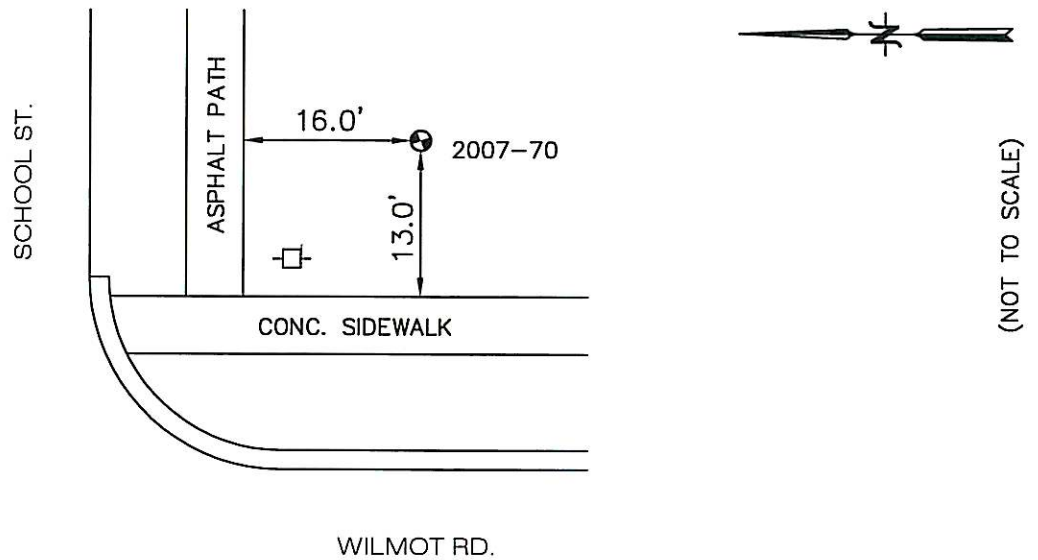

BENCH MARK VILLAGE OF DEERFIELD, IL

<u>LOCATION ADDRESS:</u> 1313 WILMOT RD. DEERFIELD, IL	<u>MONUMENT</u> 2007-70	<u>DEPTH</u> 30'	<u>ELEVATION:</u> 668.29	<u>NORTHING:</u> 2007297.41 <u>EASTING:</u> 1110707.40
--	----------------------------	---------------------	-----------------------------	---

DESCRIPTION

SOUTHEAST CORNER OF WILMOT RD. & SCHOOL ST.
AT 1313 WILMOT RD.

COORDINATE INFORMATION:
HORIZONTAL COORDINATES ARE BASED ON IL STATE
PLANE COORDINATES, EAST ZONE GRID AS
ESTABLISHED BY GPS OBSERVATION. ELEVATIONS
ARE BASED ON NAVD 88 OBTAINED BY DIFFERENTIAL
LEVELING METHODS.