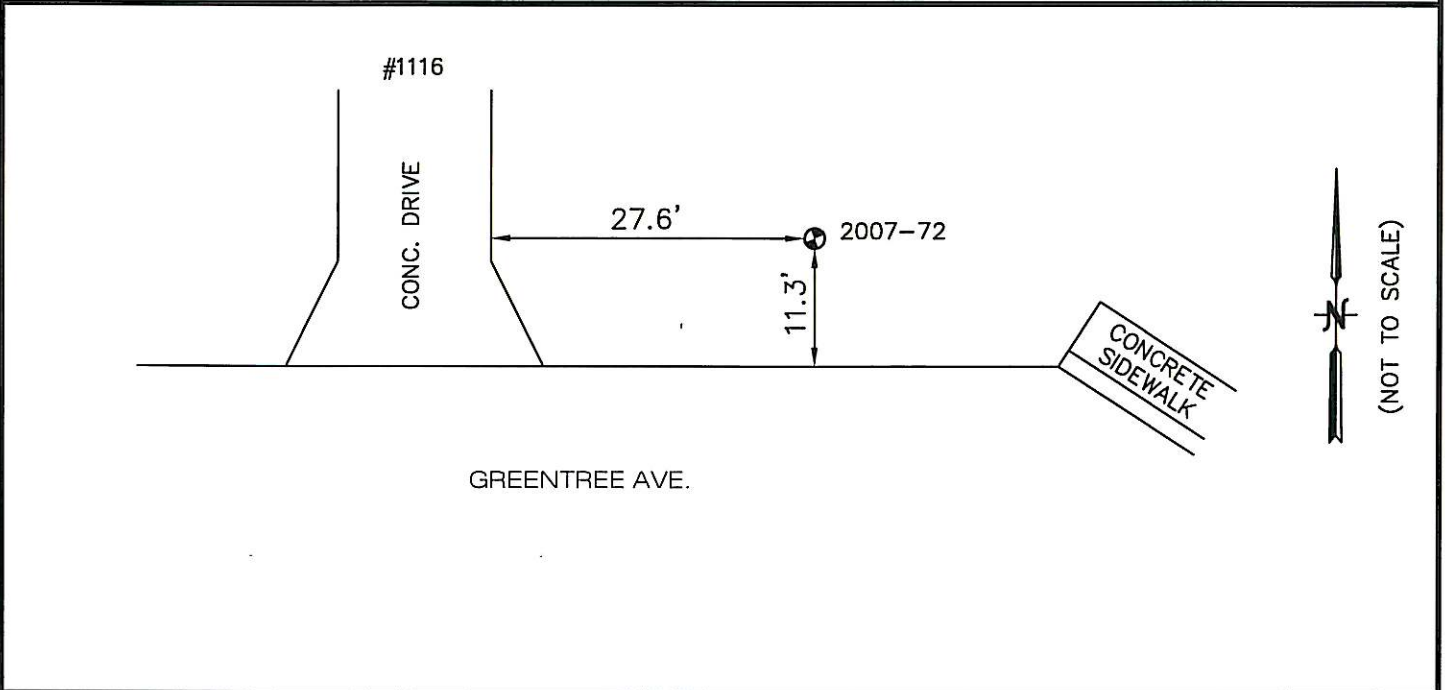

# BENCH MARK VILLAGE OF DEERFIELD, IL

<u>LOCATION ADDRESS:</u> 1116 GREENTREE AVE. DEERFIELD, IL	<u>MONUMENT</u> 2007-72	<u>DEPTH</u> 18'	<u>ELEVATION:</u> 683.80	<u>NORTHING:</u> 2007118.13 <u>EASTING:</u> 1113871.19
--	----------------------------	---------------------	-----------------------------	---

## DESCRIPTION

NORTH SIDE OF GREENTREE AVE. AT PARKSIDE LN.  
AT 1116 GREENTREE AVENUE

COORDINATE INFORMATION:  
HORIZONTAL COORDINATES ARE BASED ON IL STATE  
PLANE COORDINATES, EAST ZONE GRID AS  
ESTABLISHED BY GPS OBSERVATION. ELEVATIONS  
ARE BASED ON NAVD 88 OBTAINED BY DIFFERENTIAL  
LEVELING METHODS.