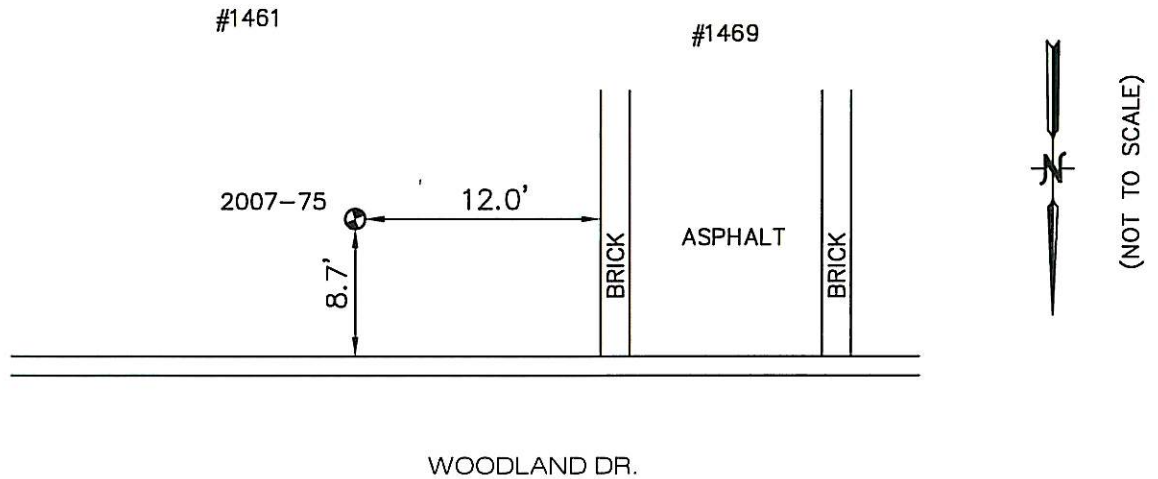

BENCH MARK VILLAGE OF DEERFIELD, IL

<u>LOCATION ADDRESS:</u> 1469 WOODLAND DR. DEERFIELD, IL	<u>MONUMENT</u> 2007-75	<u>DEPTH</u> 22'	<u>ELEVATION:</u> 679.42	<u>NORTHING:</u> 2008413.88 <u>EASTING:</u> 1111287.94
--	-----------------------------------	----------------------------	---------------------------------	---

DESCRIPTION

SOUTH SIDE OF WOODLAND DR. & OAKWOOD PL.
AT 1469 WOODLAND DRIVE

COORDINATE INFORMATION:
HORIZONTAL COORDINATES ARE BASED ON IL STATE
PLANE COORDINATES, EAST ZONE GRID AS
ESTABLISHED BY GPS OBSERVATION. ELEVATIONS
ARE BASED ON NAVD 88 OBTAINED BY DIFFERENTIAL
LEVELING METHODS.