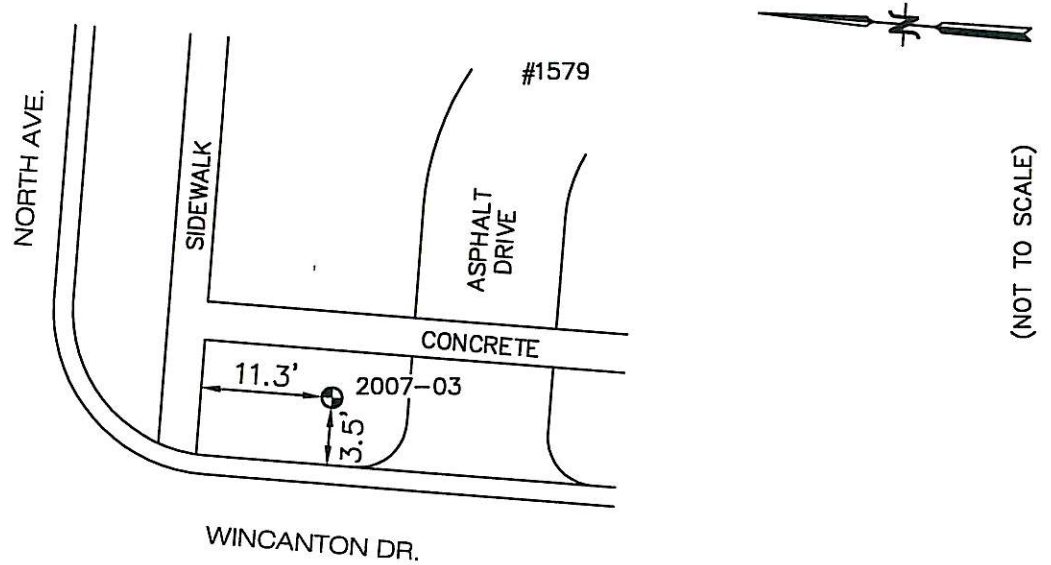

BENCH MARK VILLAGE OF DEERFIELD, IL

<u>LOCATION ADDRESS:</u> 1579 WINCANTON DR. DEERFIELD, IL	<u>MONUMENT</u> 2007-03	<u>DEPTH</u> 18'	<u>ELEVATION:</u> 665.42	<u>NORTHING:</u> 2009144.69 <u>EASTING:</u> 1116234.73
---	----------------------------	---------------------	-----------------------------	---

DESCRIPTION

SOUTHEAST CORNER OF NORTH AVE. & WINCANTON DR.
AT 1579 WINCANTON DRIVE

COORDINATE INFORMATION:
HORIZONTAL COORDINATES ARE BASED ON IL STATE
PLANE COORDINATES, EAST ZONE GRID AS
ESTABLISHED BY GPS OBSERVATION. ELEVATIONS
ARE BASED ON NAVD 88 OBTAINED BY DIFFERENTIAL
LEVELING METHODS.