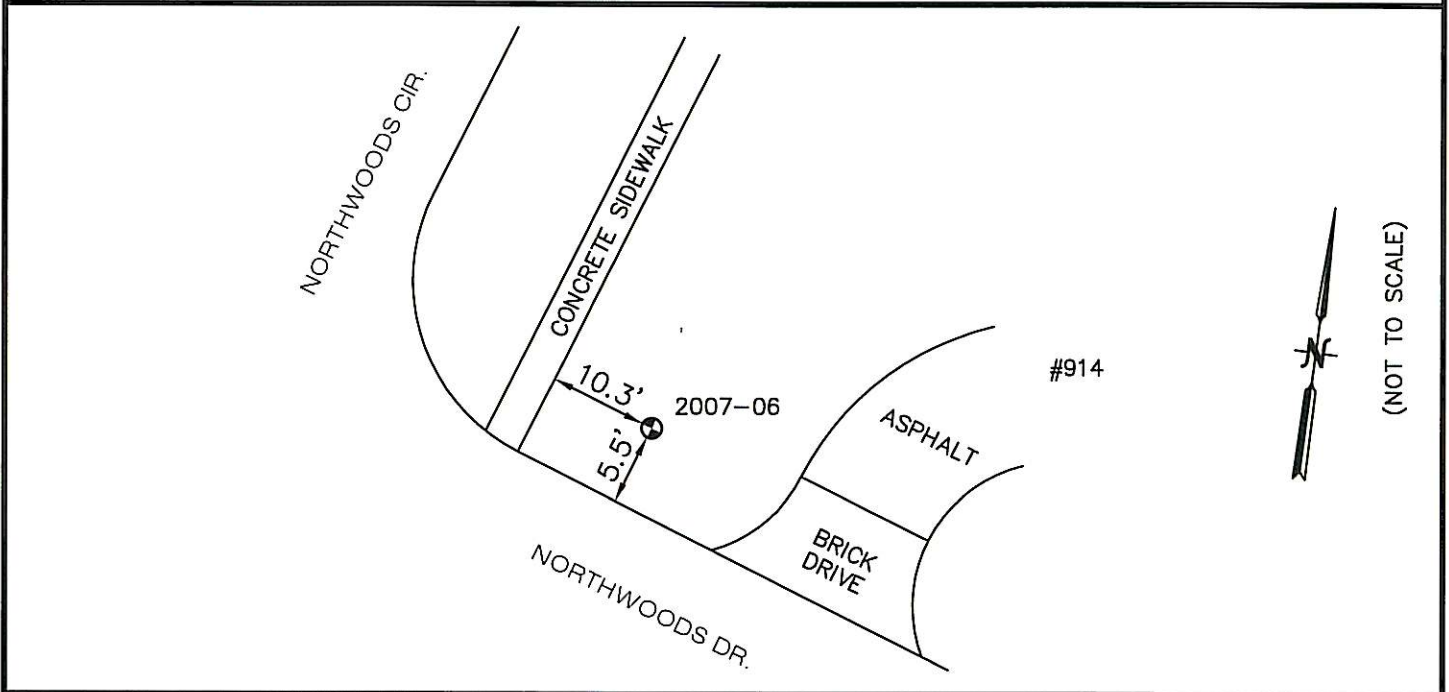

BENCH MARK VILLAGE OF DEERFIELD, IL

<u>LOCATION ADDRESS:</u> 914 NORTHWOODS DR. DEERFIELD, IL	<u>MONUMENT</u> 2007-06	<u>DEPTH</u> 9'	<u>ELEVATION:</u> 683.42	<u>NORTHING:</u> 2007883.82 <u>EASTING:</u> 1115108.73
---	----------------------------	--------------------	-----------------------------	---

DESCRIPTION

NORTHEAST CORNER OF NORTHWOODS DR. & NORTHWOODS CIR.
AT 914 NORTHWOODS DRIVE

COORDINATE INFORMATION:
HORIZONTAL COORDINATES ARE BASED ON IL STATE
PLANE COORDINATES, EAST ZONE GRID AS
ESTABLISHED BY GPS OBSERVATION. ELEVATIONS
ARE BASED ON NAVD 88 OBTAINED BY DIFFERENTIAL
LEVELING METHODS.