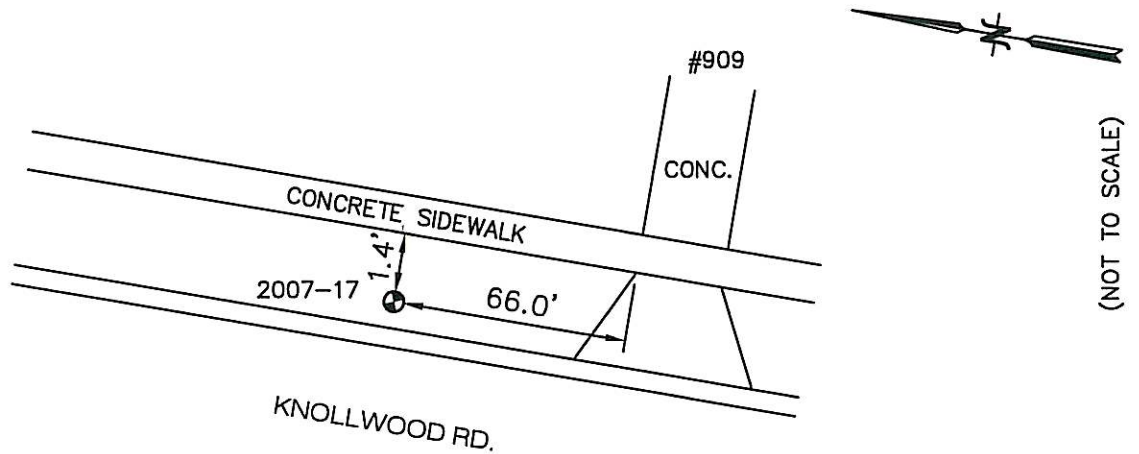

BENCH MARK VILLAGE OF DEERFIELD, IL

<u>LOCATION ADDRESS:</u> 909 KNOLLWOOD RD. DEERFIELD, IL	<u>MONUMENT</u> 2007-17	<u>DEPTH</u> 7'	<u>ELEVATION:</u> 676.36	<u>NORTHING:</u> 2004706.97 <u>EASTING:</u> 1117763.76
--	----------------------------	--------------------	-----------------------------	---

DESCRIPTION

EAST SIDE KNOLLWOOD
AT 909 KNOLLWOOD RD.

COORDINATE INFORMATION:
HORIZONTAL COORDINATES ARE BASED ON IL STATE
PLANE COORDINATES, EAST ZONE GRID AS
ESTABLISHED BY GPS OBSERVATION. ELEVATIONS
ARE BASED ON NAVD 88 OBTAINED BY DIFFERENTIAL
LEVELING METHODS.