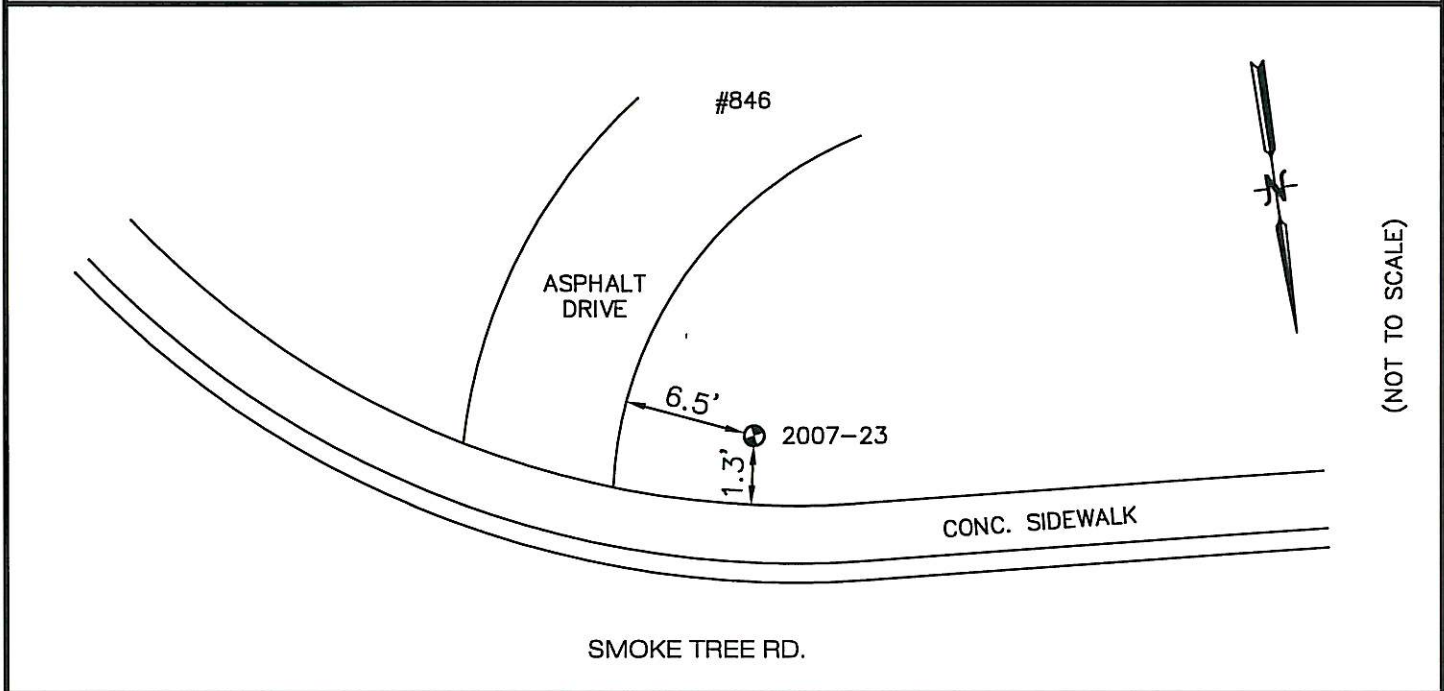

BENCH MARK VILLAGE OF DEERFIELD, IL

<u>LOCATION ADDRESS:</u> 846 SMOKE TREE RD. DEERFIELD, IL	<u>MONUMENT</u> 2007-23	<u>DEPTH</u> 30'	<u>ELEVATION:</u> 663.60	<u>NORTHING:</u> 2004327.51 <u>EASTING:</u> 1122305.11
---	-----------------------------------	----------------------------	---------------------------------	---

DESCRIPTION

SOUTH SIDE MILLSTONE RD. & SMOKE TREE RD.
AT 846 SMOKE TREE RD.

COORDINATE INFORMATION:
HORIZONTAL COORDINATES ARE BASED ON IL STATE
PLANE COORDINATES, EAST ZONE GRID AS
ESTABLISHED BY GPS OBSERVATION. ELEVATIONS
ARE BASED ON NAVD 88 OBTAINED BY DIFFERENTIAL
LEVELING METHODS.