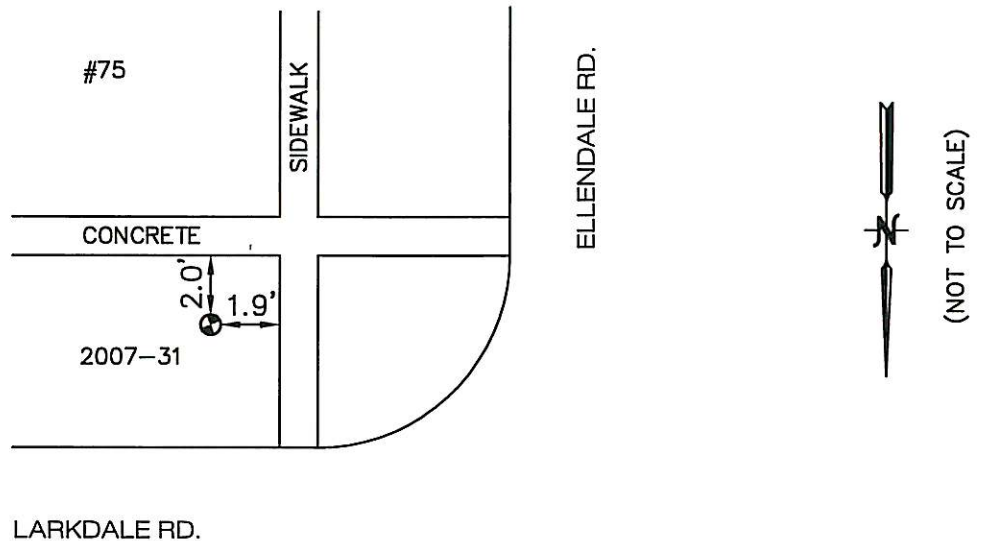

BENCH MARK VILLAGE OF DEERFIELD, IL

<u>LOCATION ADDRESS:</u> 75 ELLENDALE RD. DEERFIELD, IL	<u>MONUMENT</u> 2007-31	<u>DEPTH</u> 9'	<u>ELEVATION:</u> 680.01	<u>NORTHING:</u> 1999191.61 <u>EASTING:</u> 1120182.68
---	----------------------------	--------------------	-----------------------------	---

DESCRIPTION

SOUTHEAST CORNER OF ELLENDALE RD. & LARKDALE RD.
AT 75 ELLENDALE ROAD

COORDINATE INFORMATION:
HORIZONTAL COORDINATES ARE BASED ON IL STATE
PLANE COORDINATES, EAST ZONE GRID AS
ESTABLISHED BY GPS OBSERVATION. ELEVATIONS
ARE BASED ON NAVD 88 OBTAINED BY DIFFERENTIAL
LEVELING METHODS.