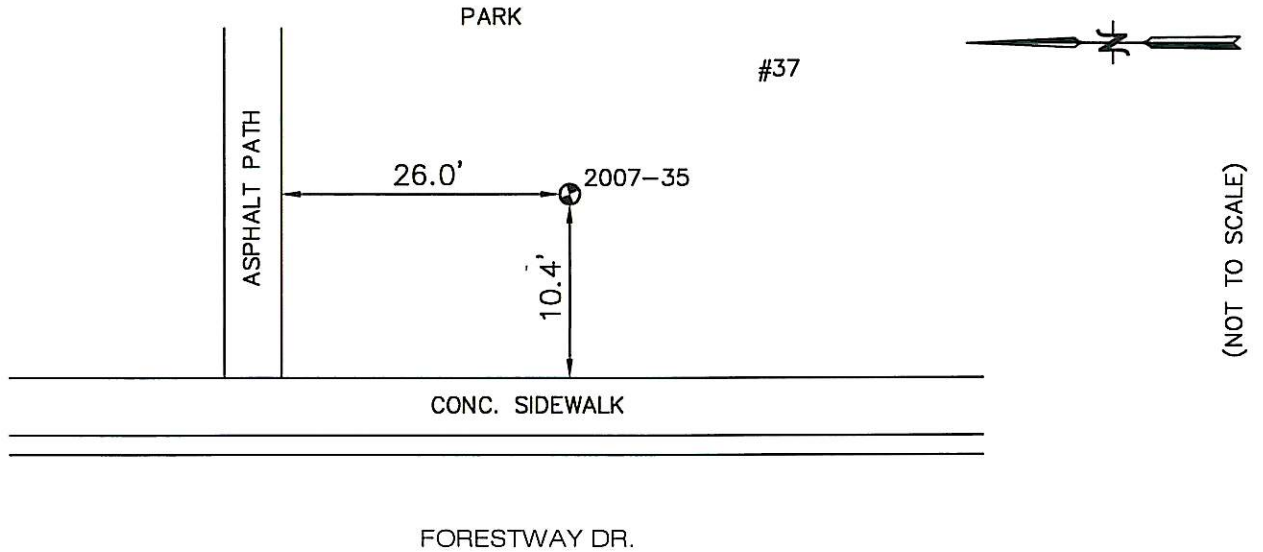

# BENCH MARK VILLAGE OF DEERFIELD, IL

<u>LOCATION ADDRESS:</u> 37 FOREST WAY DR. DEERFIELD, IL	<u>MONUMENT</u> 2007-35	<u>DEPTH</u> 12'	<u>ELEVATION:</u> 655.04	<u>NORTHING:</u> 1999263.81 <u>EASTING:</u> 1114442.86
--	----------------------------	---------------------	-----------------------------	---

## DESCRIPTION

EAST SIDE OF FORESTWAY DR. & GORDON TER.  
AT 37 FORESTWAY DRIVE

COORDINATE INFORMATION:  
HORIZONTAL COORDINATES ARE BASED ON IL STATE  
PLANE COORDINATES, EAST ZONE GRID AS  
ESTABLISHED BY GPS OBSERVATION. ELEVATIONS  
ARE BASED ON NAVD 88 OBTAINED BY DIFFERENTIAL  
LEVELING METHODS.