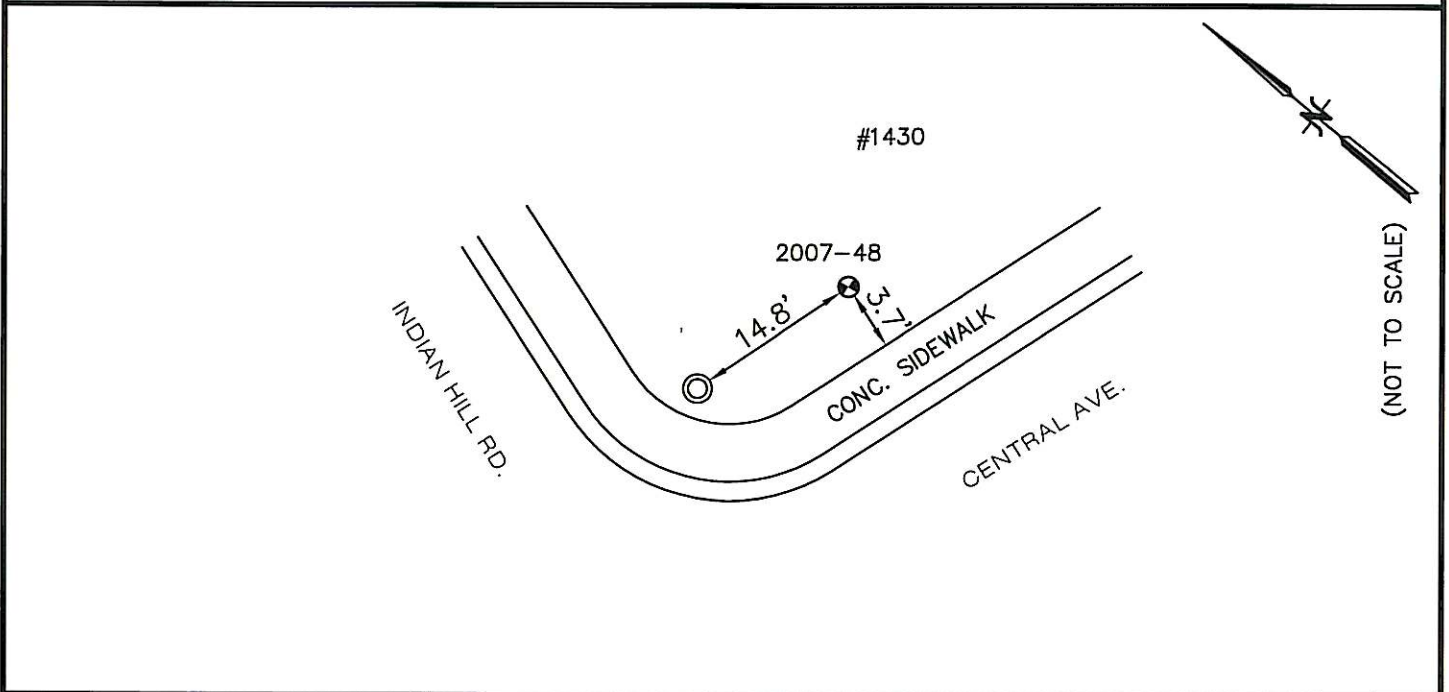

# BENCH MARK VILLAGE OF DEERFIELD, IL

<u>LOCATION ADDRESS:</u> 1430 CENTRAL AVE. DEERFIELD, IL	<u>MONUMENT</u> 2007-48	<u>DEPTH</u> 15'	<u>ELEVATION:</u> 664.48	<u>NORTHING:</u> 2002261.64 <u>EASTING:</u> 1111379.17
--	----------------------------	---------------------	-----------------------------	---

## DESCRIPTION

NORTHEAST CORNER OF CENTRAL AVE. & INDIAN HILL RD.  
AT 1430 CENTRAL AVENUE

COORDINATE INFORMATION:  
HORIZONTAL COORDINATES ARE BASED ON IL STATE  
PLANE COORDINATES, EAST ZONE GRID AS  
ESTABLISHED BY GPS OBSERVATION. ELEVATIONS  
ARE BASED ON NAVD 88 OBTAINED BY DIFFERENTIAL  
LEVELING METHODS.