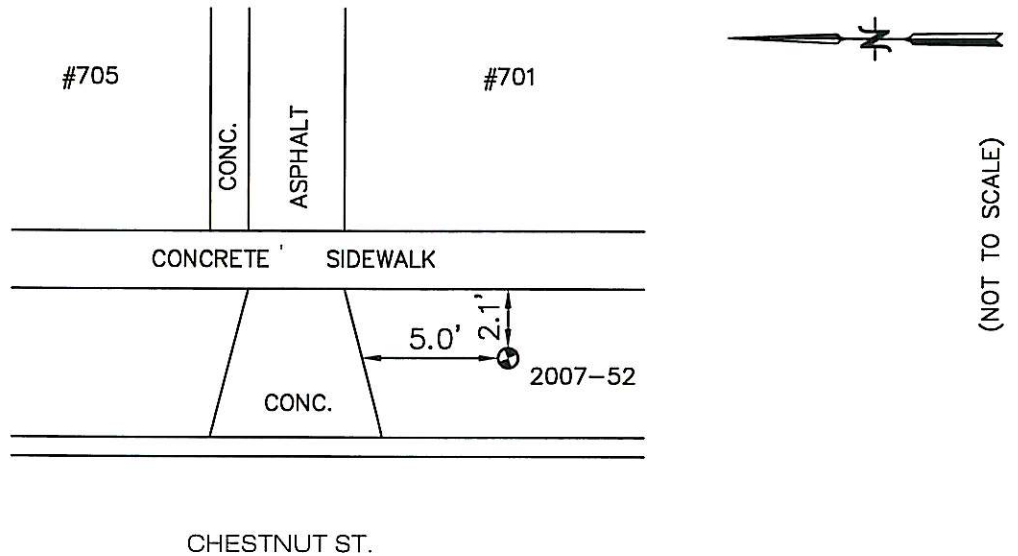

# BENCH MARK VILLAGE OF DEERFIELD, IL

<u>LOCATION ADDRESS:</u> 701 CHESTNUT ST. DEERFIELD, IL	<u>MONUMENT</u> 2007-52	<u>DEPTH</u> 22'	<u>ELEVATION:</u> 671.31	<u>NORTHING:</u> 2003320.14 <u>EASTING:</u> 1115104.35
---	----------------------------	---------------------	-----------------------------	---

## DESCRIPTION

EAST SIDE OF CHESTNUT ST.  
AT 701 CHESTNUT STREET

COORDINATE INFORMATION:  
HORIZONTAL COORDINATES ARE BASED ON IL STATE  
PLANE COORDINATES, EAST ZONE GRID AS  
ESTABLISHED BY GPS OBSERVATION. ELEVATIONS  
ARE BASED ON NAVD 88 OBTAINED BY DIFFERENTIAL  
LEVELING METHODS.