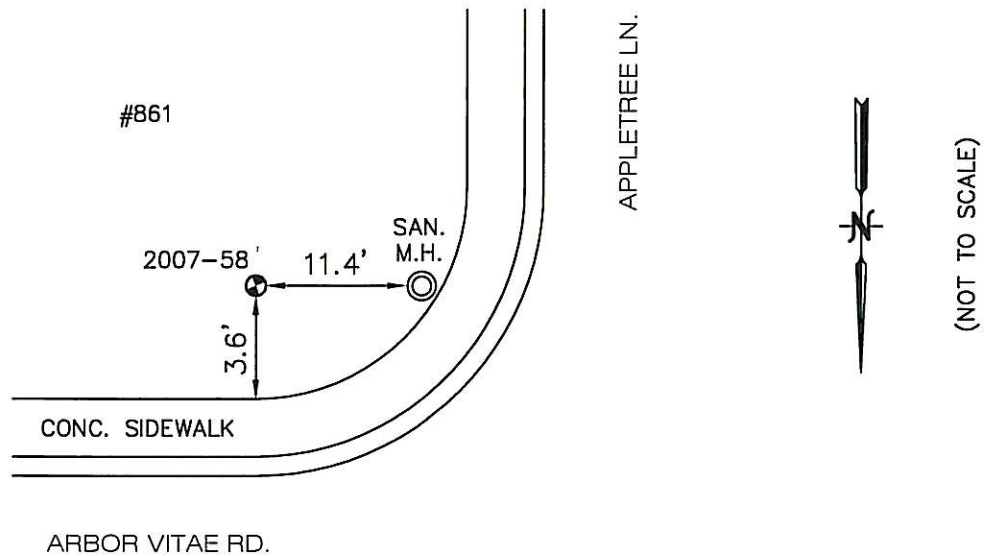

BENCH MARK VILLAGE OF DEERFIELD, IL

<u>LOCATION ADDRESS:</u> 861 ARBOR VITAE RD. DEERFIELD, IL	<u>MONUMENT</u> 2007-58	<u>DEPTH</u> 16'	<u>ELEVATION:</u> 660.60	<u>NORTHING:</u> 2004639.71 <u>EASTING:</u> 1111508.84
--	----------------------------	---------------------	-----------------------------	---

DESCRIPTION

SOUTHEAST CORNER OF ARBOR VITAE RD. & APPLETREE LN.
AT 861 ARBOR VITAE ROAD

COORDINATE INFORMATION:
HORIZONTAL COORDINATES ARE BASED ON IL STATE
PLANE COORDINATES, EAST ZONE GRID AS
ESTABLISHED BY GPS OBSERVATION. ELEVATIONS
ARE BASED ON NAVD 88 OBTAINED BY DIFFERENTIAL
LEVELING METHODS.