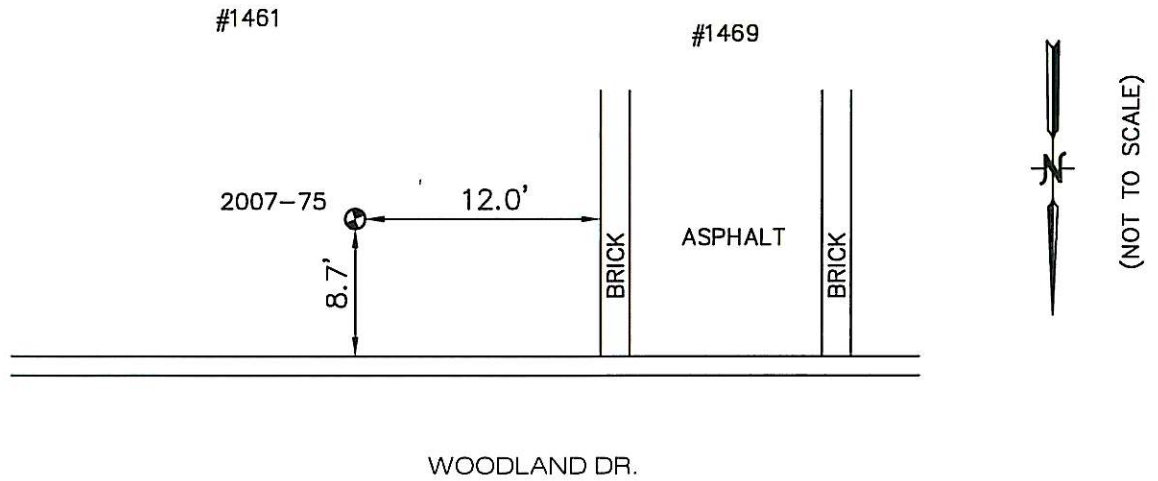

# BENCH MARK VILLAGE OF DEERFIELD, IL

<u>LOCATION ADDRESS:</u> 1469 WOODLAND DR. DEERFIELD, IL	<u>MONUMENT</u> <b>2007-75</b>	<u>DEPTH</u> <b>22'</b>	<u>ELEVATION:</u>  679.42	<u>NORTHING:</u> 2008413.88 <u>EASTING:</u> 1111287.94
--	-----------------------------------	----------------------------	---------------------------------	---

## DESCRIPTION

SOUTH SIDE OF WOODLAND DR. & OAKWOOD PL.  
AT 1469 WOODLAND DRIVE

COORDINATE INFORMATION:  
HORIZONTAL COORDINATES ARE BASED ON IL STATE  
PLANE COORDINATES, EAST ZONE GRID AS  
ESTABLISHED BY GPS OBSERVATION. ELEVATIONS  
ARE BASED ON NAVD 88 OBTAINED BY DIFFERENTIAL  
LEVELING METHODS.