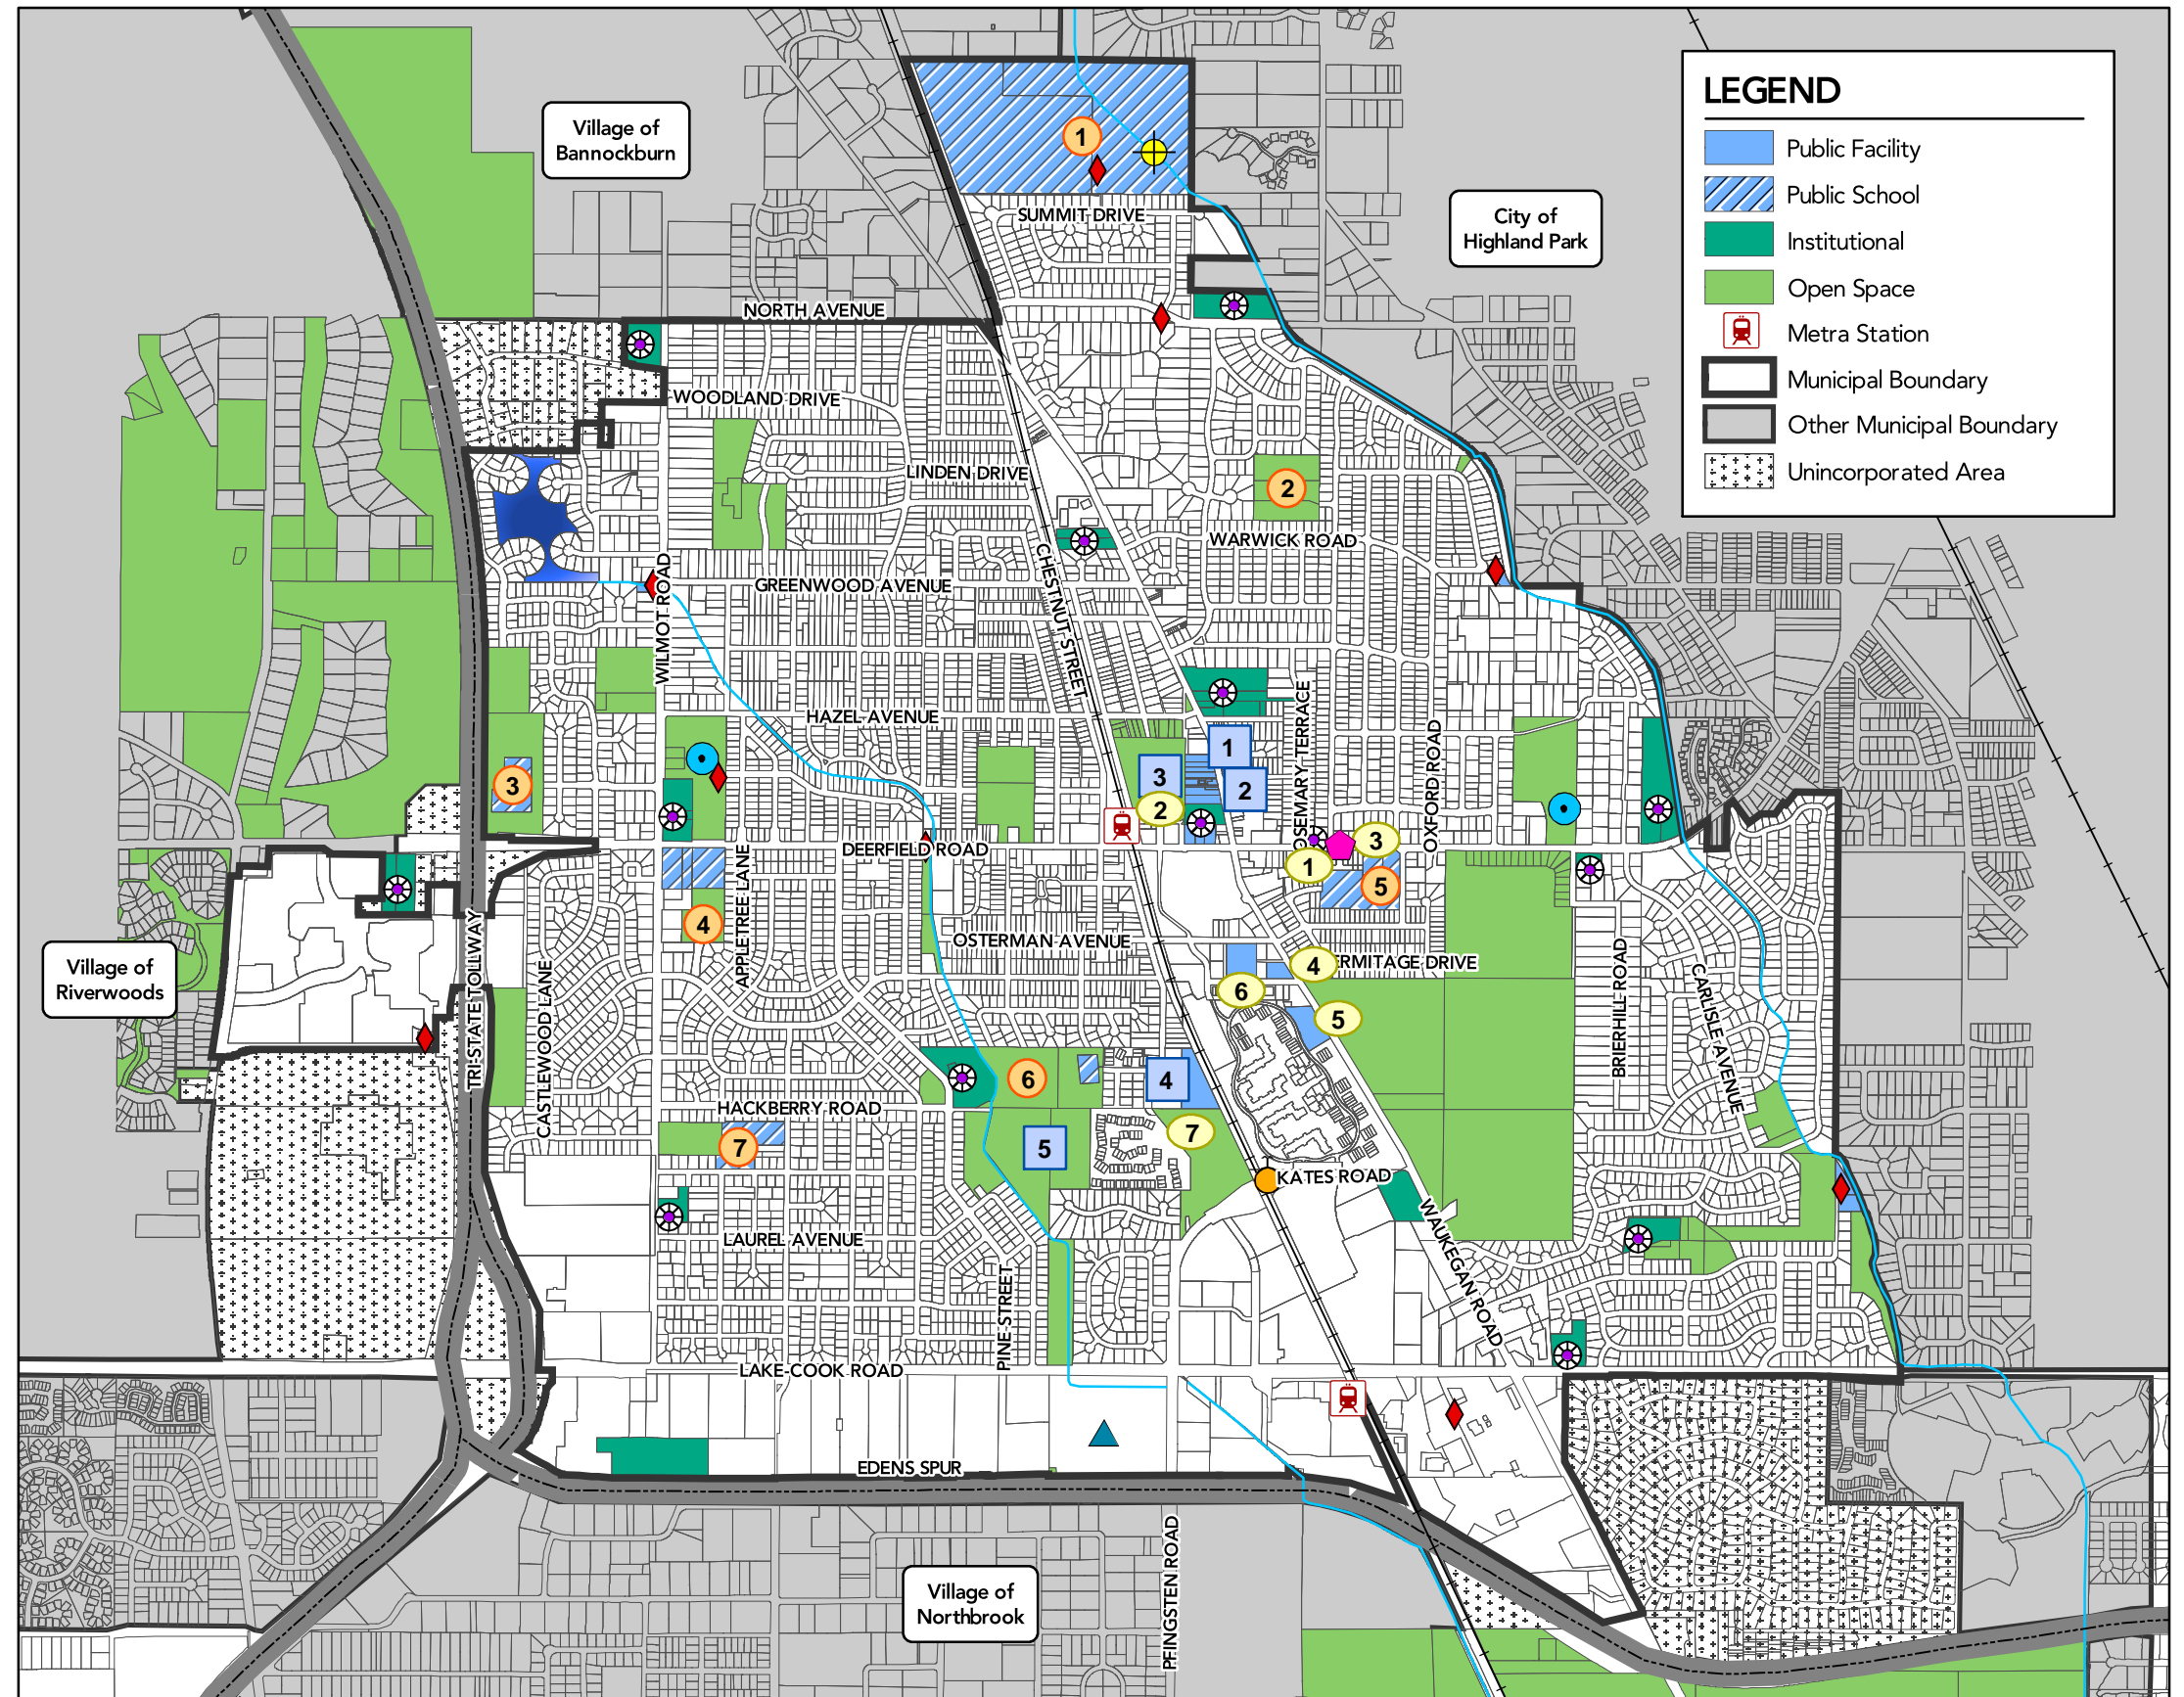

- 1 Deerfield Library
- 2 Village Hall
- 3 Deerfield Police Department
- 4 Deerfield Public Works Facility
- 5 Sewage Treatment Plant
- Improved Bicycle Bridge
- Swimming Pool
- Water Tower
- Reservoir
- Pumping / Lift / Flow Station - Water or Sewer
- Future Public Facility

OTHER PUBLIC FACILITIES

- 1 West Deerfield Township Offices
- 2 Deerfield Park District Offices
- 3 Deerfield Public Schools District 109 Offices
- 4 Deerfield Cemetery
- 5 Deerfield-Bannockburn Fire Protection District
- 6 United States Post Office
- 7 Senior Center
- Place of Worship

LEGEND

- Public Facility
- Public School
- Institutional
- Open Space
- Metra Station
- Municipal Boundary
- Other Municipal Boundary
- Unincorporated Area

FIGURE 3.9: COMMUNITY FACILITIES PLAN