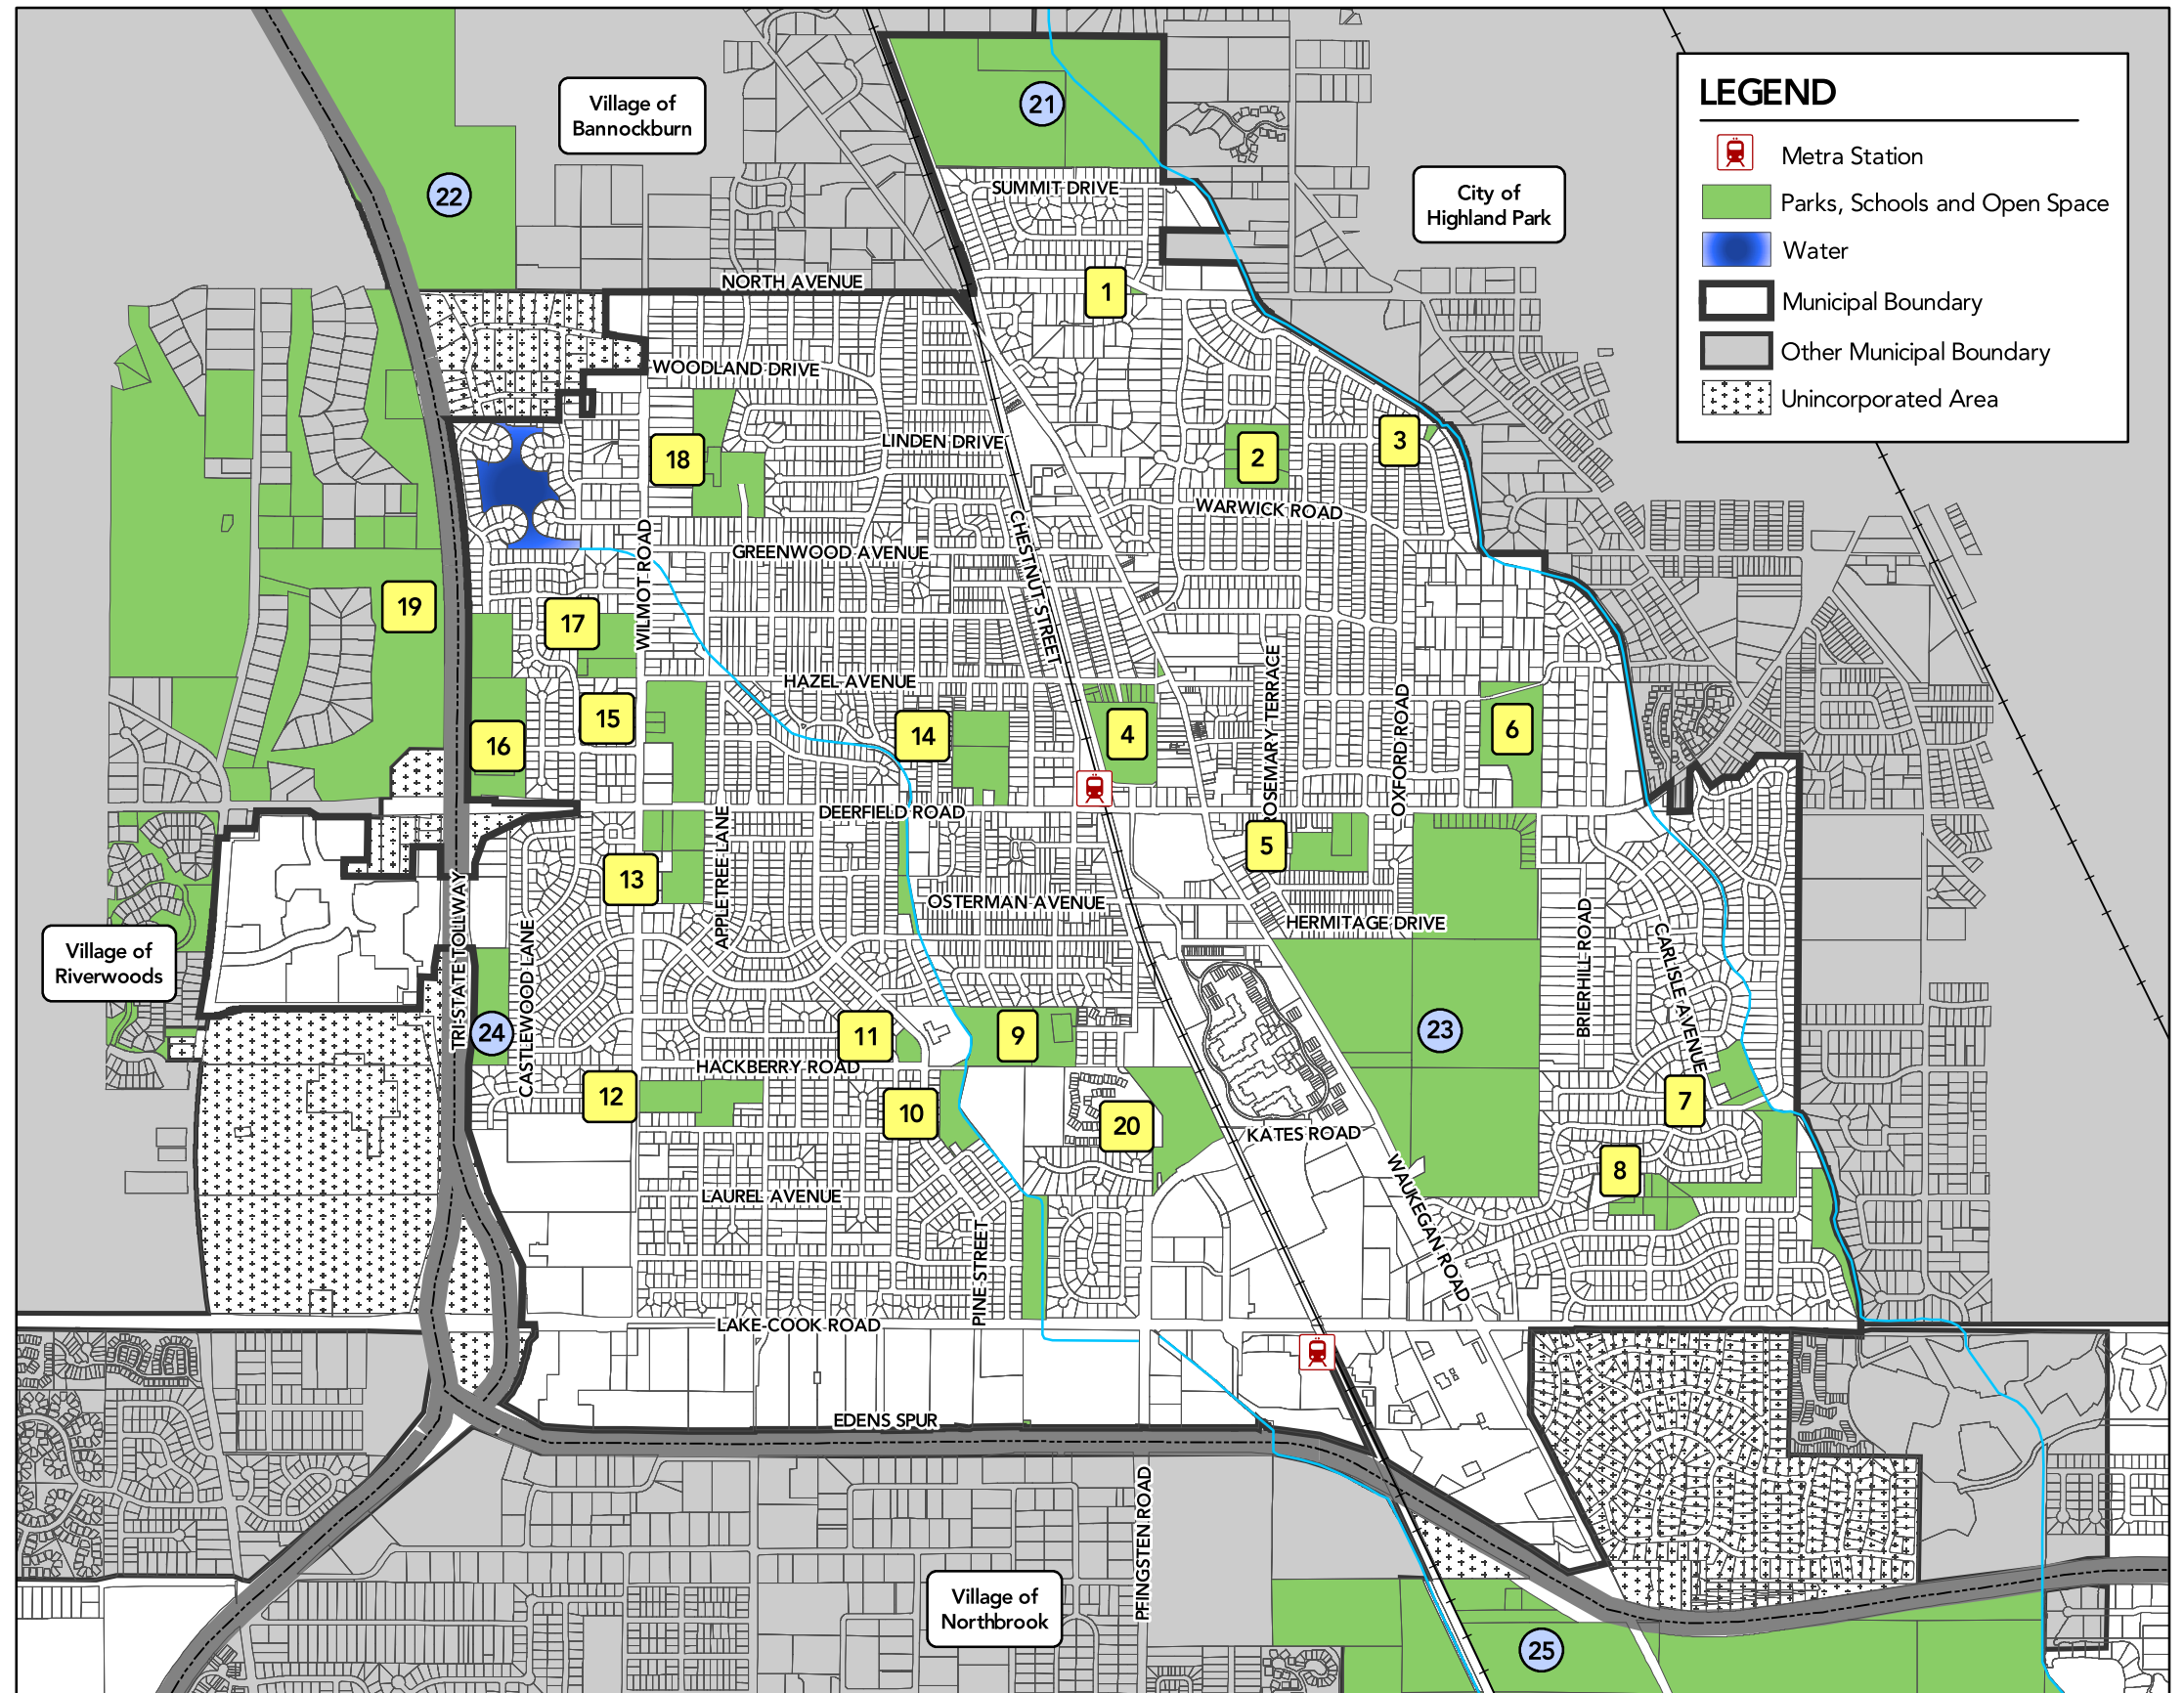

PARKS, SCHOOL SITES AND OPEN SPACE

- 1 John Blumberg Tot Lot
- 2 Walden School and Park
- 3 Cumnor Court Park
- 4 Jewett Park
- 5 Kipling School
- 6 Deerspring Park
- 7 Trail Tree Park
- 8 Briarwood Park/Briarwood Nature Area
- 9 Shepard Middle School and Park
- 10 Keller Park
- 11 Pine Street Park
- 12 South Park School and Park
- 13 Wilmot School and Park
- 14 Maplewood Park
- 15 James C. Mitchell Park
- 16 Clavey Park and Caruso Middle School
- 17 Jaycee Park
- 18 Woodland Park
- 19 Deerfield Golf Club
- 20 Brickyards Park

OTHER PUBLIC LANDS AND OPEN SPACE

- 21 Deerfield High School
- 22 Bannockburn Forest Preserve
- 23 Briarwood Country Club
- 24 Tennaqua Swim and Tennis Club
- 25 Somme Woods Forest Preserve

FIGURE 3.8: PARKS AND OPEN SPACE PLAN