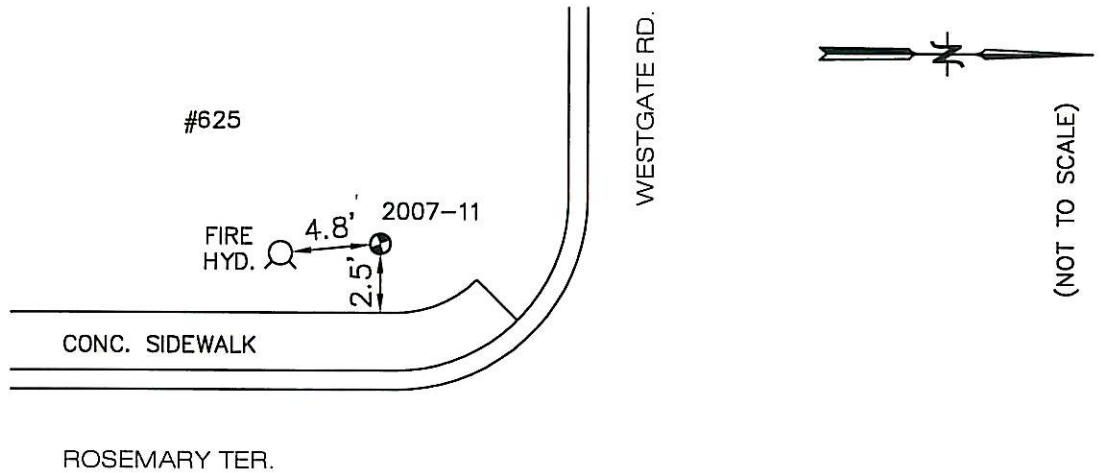

# BENCH MARK VILLAGE OF DEERFIELD, IL

<u>LOCATION ADDRESS:</u> 625 WETSGATE RD. DEERFIELD, IL	<u>MONUMENT</u> 2007-11	<u>DEPTH</u> 9'	<u>ELEVATION:</u> 678.40	<u>NORTHING:</u> 2005935.13 <u>EASTING:</u> 1117002.54
---	----------------------------	--------------------	-----------------------------	---

## DESCRIPTION

SOUTHWEST CORNER OF WESTGATE RD. & ROSEMARY TER.  
AT 625 WESTGATE ROAD

COORDINATE INFORMATION:  
HORIZONTAL COORDINATES ARE BASED ON IL STATE  
PLANE COORDINATES, EAST ZONE GRID AS  
ESTABLISHED BY GPS OBSERVATION. ELEVATIONS  
ARE BASED ON NAVD 88 OBTAINED BY DIFFERENTIAL  
LEVELING METHODS.