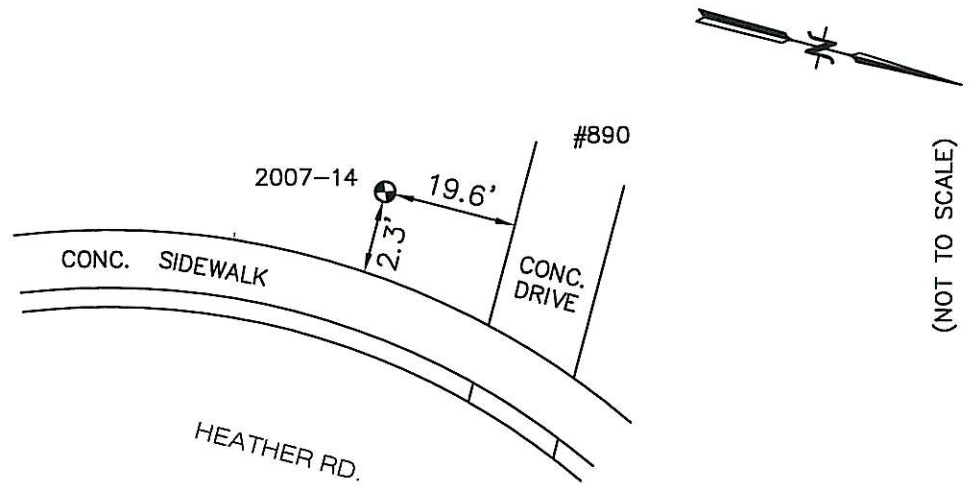

# BENCH MARK VILLAGE OF DEERFIELD, IL

<u>LOCATION ADDRESS:</u> 890 HEATHER RD. DEERFIELD, IL	<u>MONUMENT</u> 2007-14	<u>DEPTH</u> 12'	<u>ELEVATION:</u> 661.82	<u>NORTHING:</u> 2004491.17 <u>EASTING:</u> 1120342.60
--	----------------------------	---------------------	-----------------------------	---

## DESCRIPTION

WEST SIDE OF HEATHER RD.  
AT 890 HEATHER ROAD

COORDINATE INFORMATION:  
HORIZONTAL COORDINATES ARE BASED ON IL STATE  
PLANE COORDINATES, EAST ZONE GRID AS  
ESTABLISHED BY GPS OBSERVATION. ELEVATIONS  
ARE BASED ON NAVD 88 OBTAINED BY DIFFERENTIAL  
LEVELING METHODS.