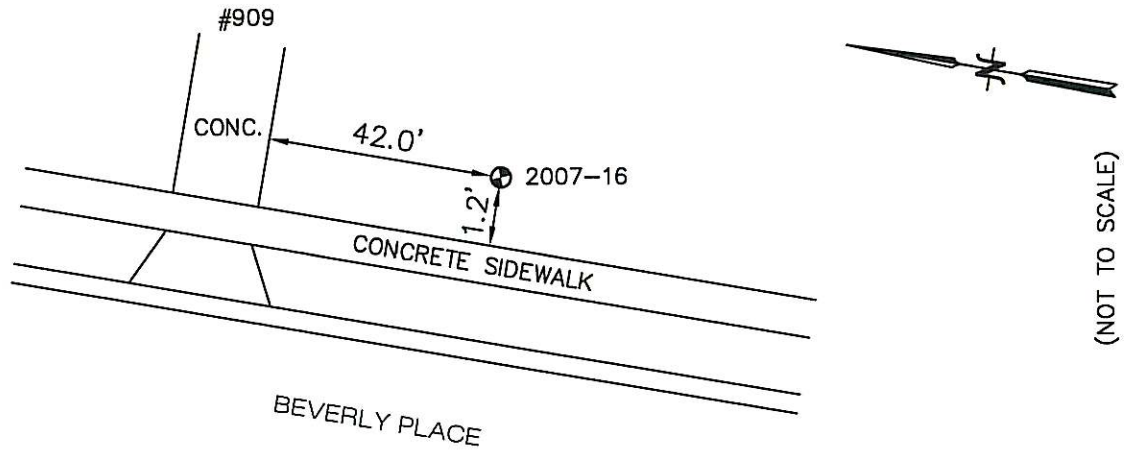

BENCH MARK VILLAGE OF DEERFIELD, IL

<u>LOCATION ADDRESS:</u> 909 BEVERLY PL. DEERFIELD, IL	<u>MONUMENT</u> 2007-16	<u>DEPTH</u> 10'	<u>ELEVATION:</u> 673.06	<u>NORTHING:</u> 2004655.36 <u>EASTING:</u> 1119091.23
--	----------------------------	---------------------	-----------------------------	---

DESCRIPTION

EAST SIDE OF BEVERLY
AT 909 BEVERLY PLACE

COORDINATE INFORMATION:
HORIZONTAL COORDINATES ARE BASED ON IL STATE
PLANE COORDINATES, EAST ZONE GRID AS
ESTABLISHED BY GPS OBSERVATION. ELEVATIONS
ARE BASED ON NAVD 88 OBTAINED BY DIFFERENTIAL
LEVELING METHODS.