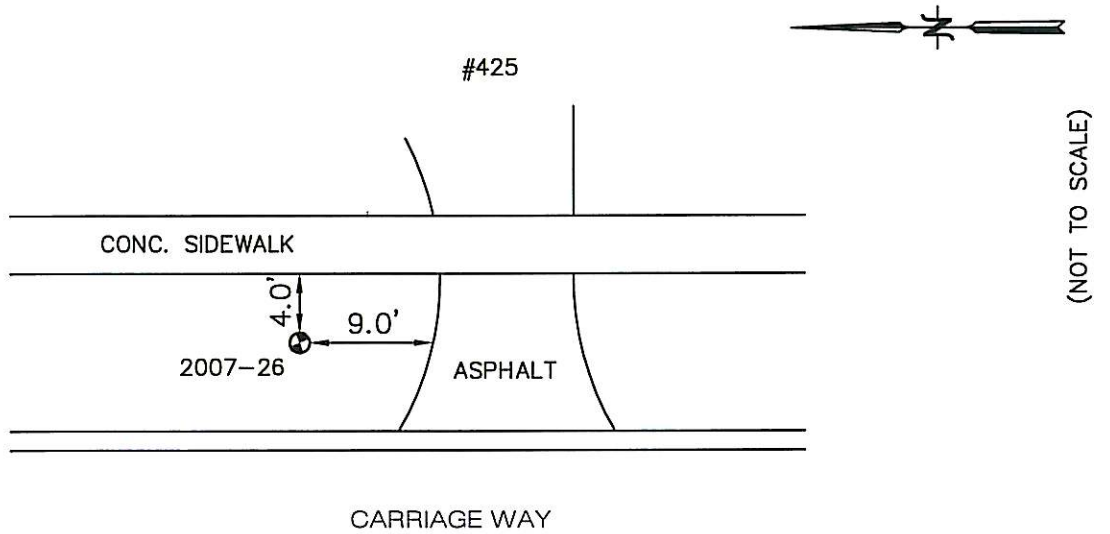

BENCH MARK VILLAGE OF DEERFIELD, IL

<u>LOCATION ADDRESS:</u> 425 CARRIAGE WAY DEERFIELD, IL	<u>MONUMENT</u> 2007-26	<u>DEPTH</u> 24'	<u>ELEVATION:</u> 653.77	<u>NORTHING:</u> 2001387.94 <u>EASTING:</u> 1122329.16
---	----------------------------	---------------------	-----------------------------	---

DESCRIPTION

EAST SIDE OF CARRIAGE WAY
AT 425 CARRIAGE WAY

COORDINATE INFORMATION:
HORIZONTAL COORDINATES ARE BASED ON IL STATE
PLANE COORDINATES, EAST ZONE GRID AS
ESTABLISHED BY GPS OBSERVATION. ELEVATIONS
ARE BASED ON NAVD 88 OBTAINED BY DIFFERENTIAL
LEVELING METHODS.