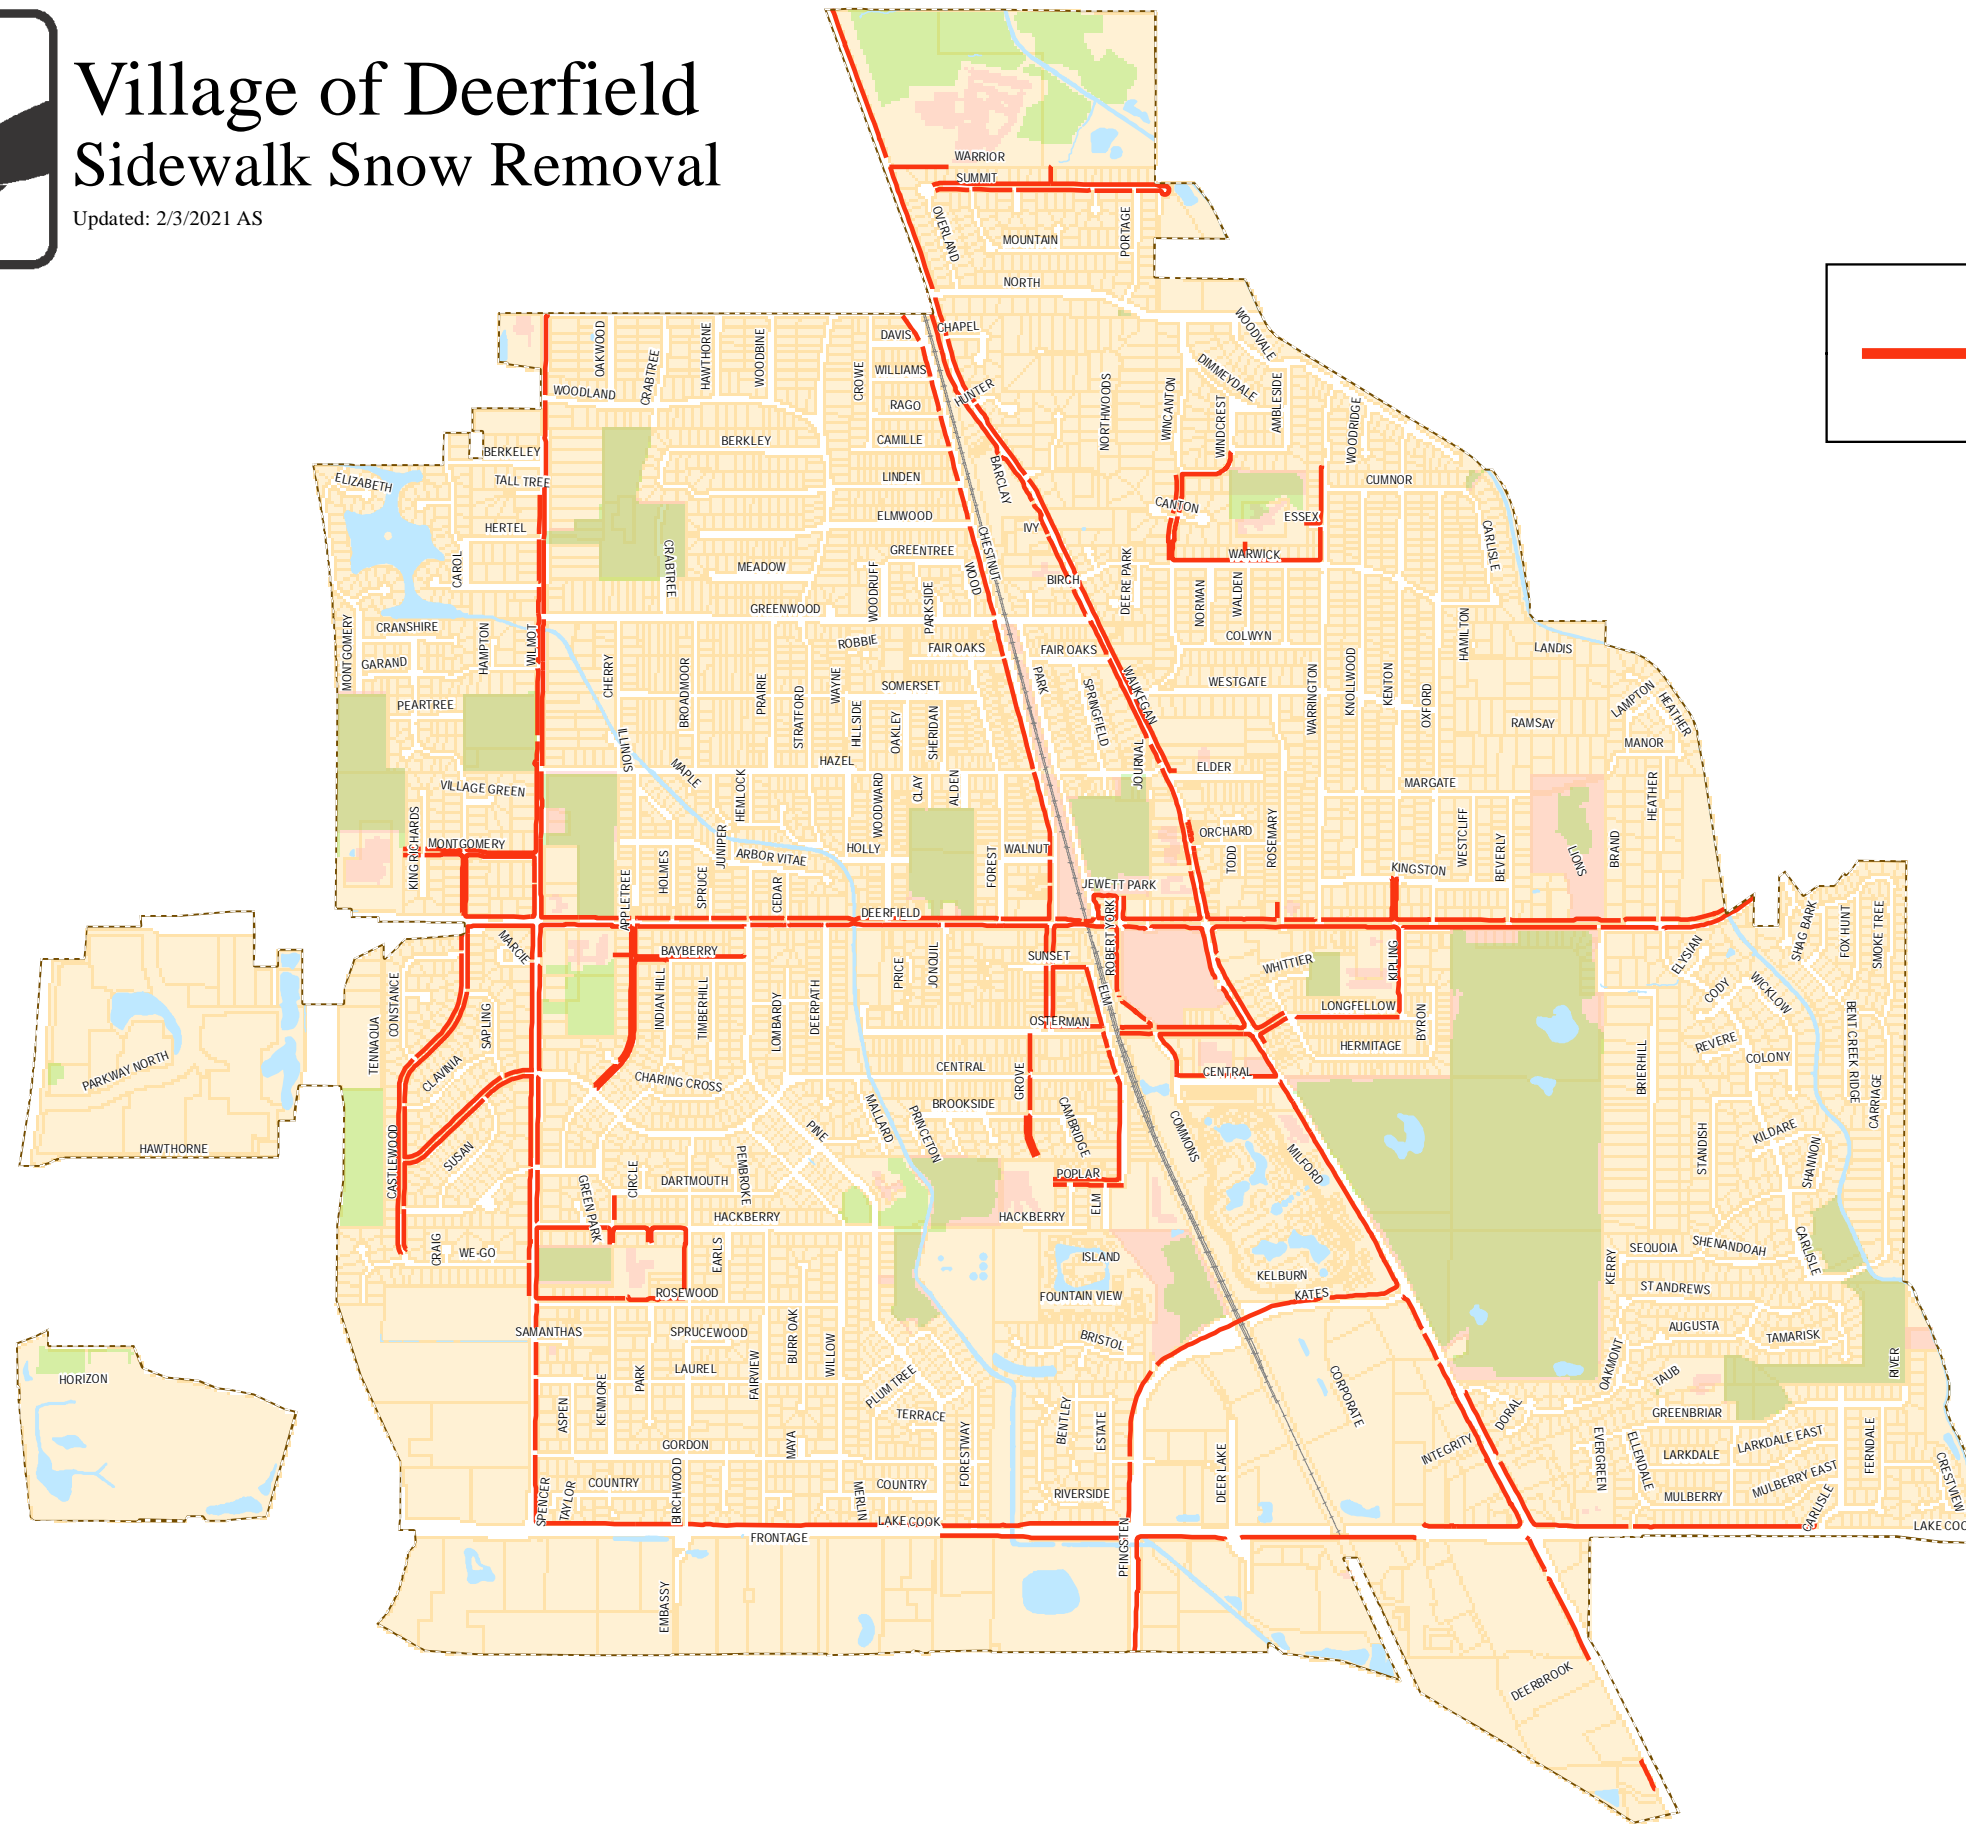

Village of Deerfield Sidewalk Snow Removal

Updated: 2/3/2021 AS

Existing Plow Areas (23.9 miles)