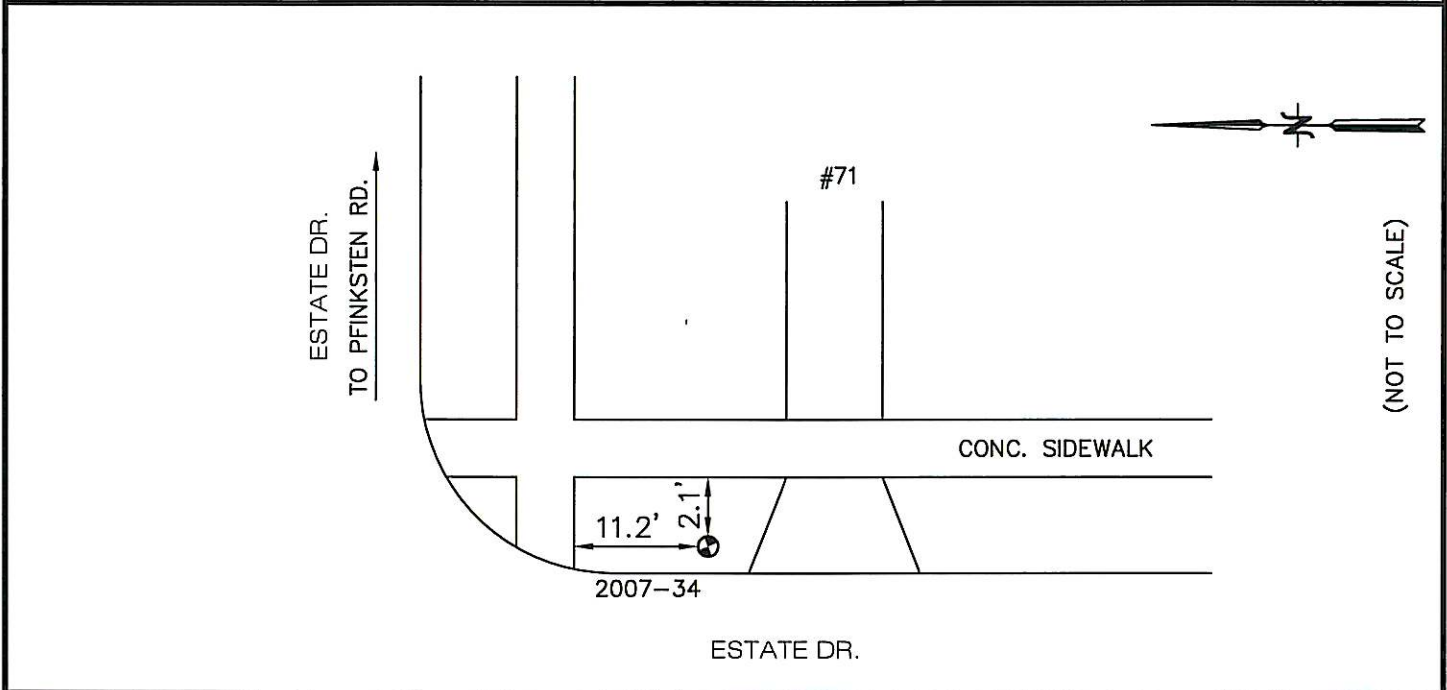

BENCH MARK VILLAGE OF DEERFIELD, IL

<u>LOCATION ADDRESS:</u> 71 ESTATE DR. DEERFIELD, IL	<u>MONUMENT</u> 2007-34	<u>DEPTH</u> 12'	<u>ELEVATION:</u> 659.10	<u>NORTHING:</u> 1999237.60 <u>EASTING:</u> 1115606.17
--	----------------------------	---------------------	-----------------------------	---

DESCRIPTION

SOUTHEAST CORNER OF ESTATE DRIVE & ESTATE DR.
AT 71 ESTATE DRIVE

COORDINATE INFORMATION:
HORIZONTAL COORDINATES ARE BASED ON IL STATE
PLANE COORDINATES, EAST ZONE GRID AS
ESTABLISHED BY GPS OBSERVATION. ELEVATIONS
ARE BASED ON NAVD 88 OBTAINED BY DIFFERENTIAL
LEVELING METHODS.