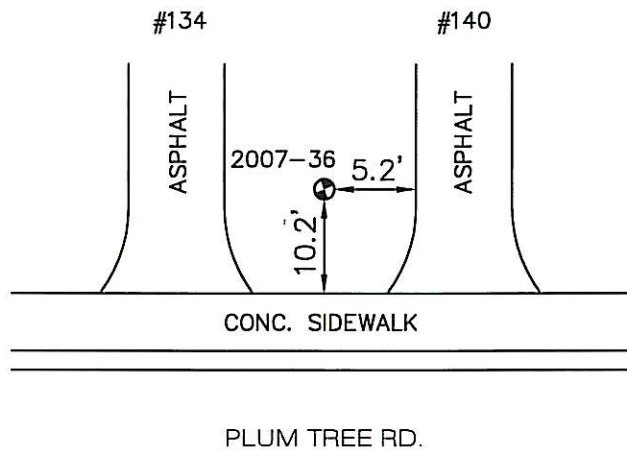

BENCH MARK VILLAGE OF DEERFIELD, IL

<u>LOCATION ADDRESS:</u> 140 PLUM TREE RD. DEERFIELD, IL	<u>MONUMENT</u> 2007-36	<u>DEPTH</u> 9'	<u>ELEVATION:</u> 661.89	<u>NORTHING:</u> 1999723.47 <u>EASTING:</u> 1113554.10
--	----------------------------	--------------------	-----------------------------	---

DESCRIPTION

NORTHWEST SIDE OF PLUM TREE RD.
AT 140 PLUM TREE ROAD

(NOT TO SCALE)

COORDINATE INFORMATION:
HORIZONTAL COORDINATES ARE BASED ON IL STATE
PLANE COORDINATES, EAST ZONE GRID AS
ESTABLISHED BY GPS OBSERVATION. ELEVATIONS
ARE BASED ON NAVD 88 OBTAINED BY DIFFERENTIAL
LEVELING METHODS.