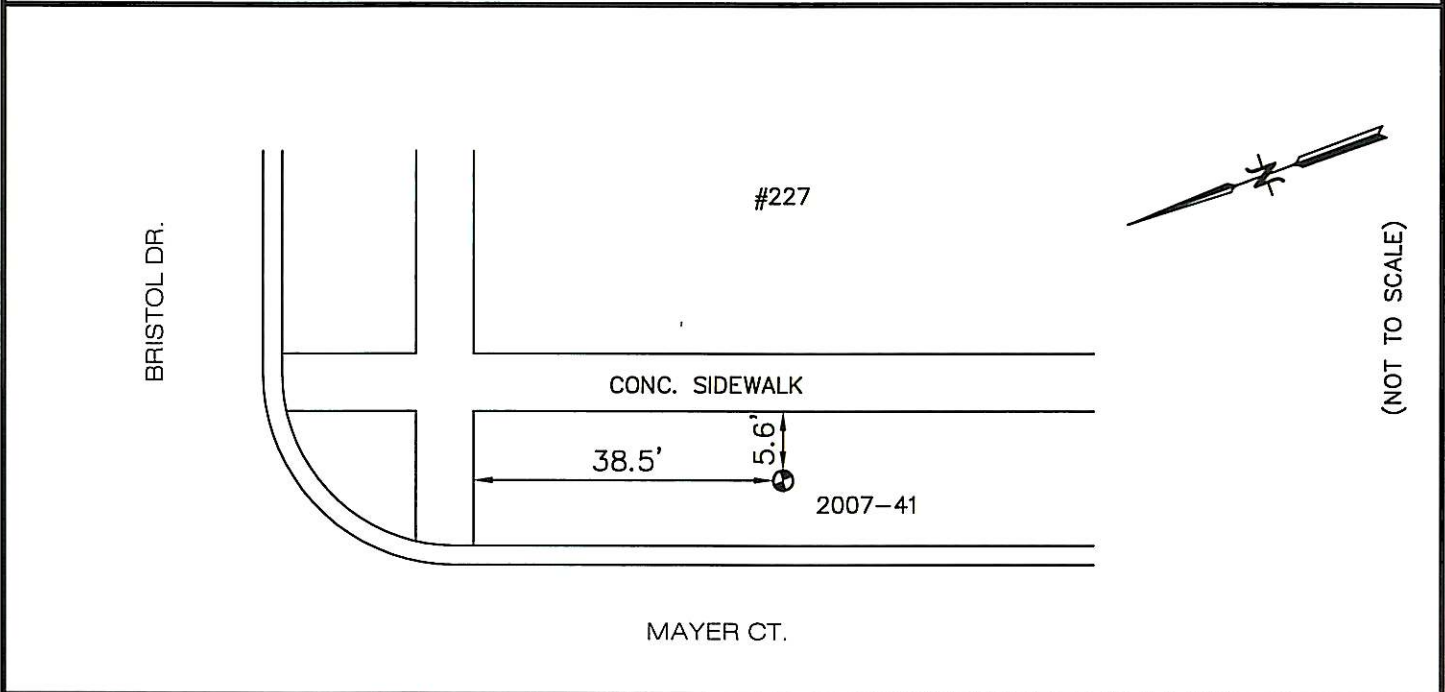

BENCH MARK VILLAGE OF DEERFIELD, IL

<u>LOCATION ADDRESS:</u> 227 BRISTOL DR. DEERFIELD, IL	<u>MONUMENT</u> 2007-41	<u>DEPTH</u> 18'	<u>ELEVATION:</u> 655.20	<u>NORTHING:</u> 2000200.90 <u>EASTING:</u> 1115389.26
--	----------------------------	---------------------	-----------------------------	---

DESCRIPTION

SOUTHEAST CORNER OF BRISTOL DR. & MAYER CT.
AT 227 BRISTOL DRIVE

COORDINATE INFORMATION:
HORIZONTAL COORDINATES ARE BASED ON IL STATE
PLANE COORDINATES, EAST ZONE GRID AS
ESTABLISHED BY GPS OBSERVATION. ELEVATIONS
ARE BASED ON NAVD 88 OBTAINED BY DIFFERENTIAL
LEVELING METHODS.