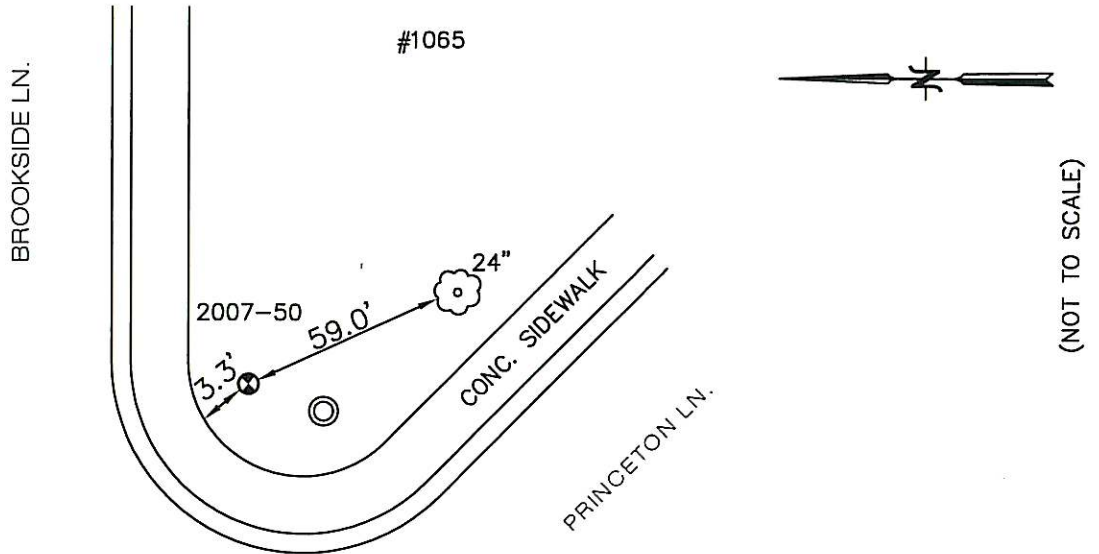

# BENCH MARK VILLAGE OF DEERFIELD, IL

<u>LOCATION ADDRESS:</u> 1065 BROOKSIDE LN. DEERFIELD, IL	<u>MONUMENT</u> 2007-50	<u>DEPTH</u> 20'	<u>ELEVATION:</u> 654.37	<u>NORTHING:</u> 2002256.70 <u>EASTING:</u> 1113897.70
---	----------------------------	---------------------	-----------------------------	---

## DESCRIPTION

SOUTHEAST CORNER OF BROOKSIDE LN. & PRINCETON LN.  
AT 1065 BROOKSIDE LN.

COORDINATE INFORMATION:  
HORIZONTAL COORDINATES ARE BASED ON IL STATE  
PLANE COORDINATES, EAST ZONE GRID AS  
ESTABLISHED BY GPS OBSERVATION. ELEVATIONS  
ARE BASED ON NAVD 88 OBTAINED BY DIFFERENTIAL  
LEVELING METHODS.