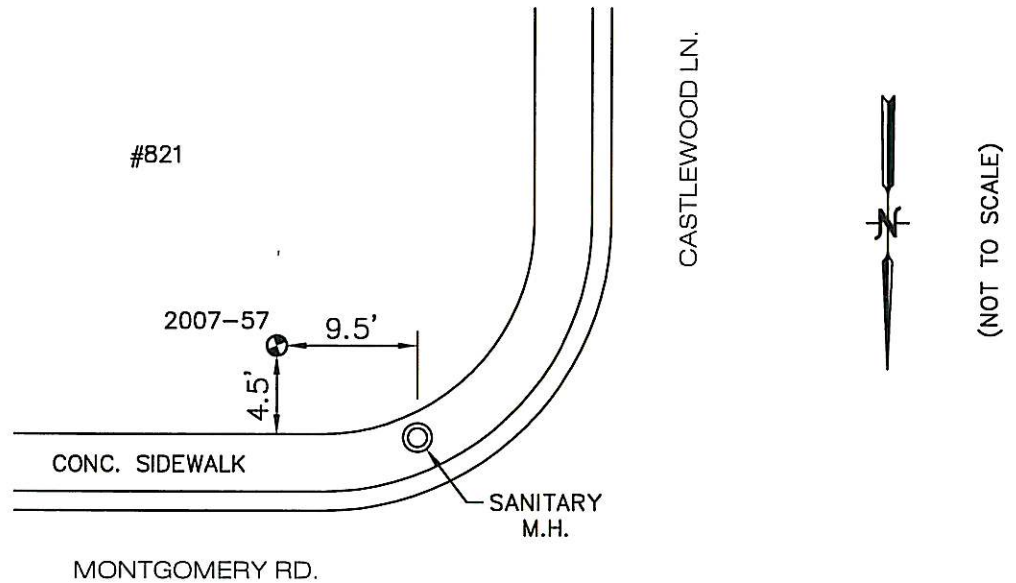

# BENCH MARK VILLAGE OF DEERFIELD, IL

<u>LOCATION ADDRESS:</u> 821 CASTLEWOOD LN. DEERFIELD, IL	<u>MONUMENT</u> 2007-57	<u>DEPTH</u> 26'	<u>ELEVATION:</u> 665.25	<u>NORTHING:</u> 2004519.38 <u>EASTING:</u> 1110033.53
---	----------------------------	---------------------	-----------------------------	---

## DESCRIPTION

SOUTHEAST CORNER OF CASTLEWOOD LN. & MONTGOMERY RD.  
AT 821 CASTLEWOOD LANE

COORDINATE INFORMATION:  
HORIZONTAL COORDINATES ARE BASED ON IL STATE  
PLANE COORDINATES, EAST ZONE GRID AS  
ESTABLISHED BY GPS OBSERVATION. ELEVATIONS  
ARE BASED ON NAVD 88 OBTAINED BY DIFFERENTIAL  
LEVELING METHODS.